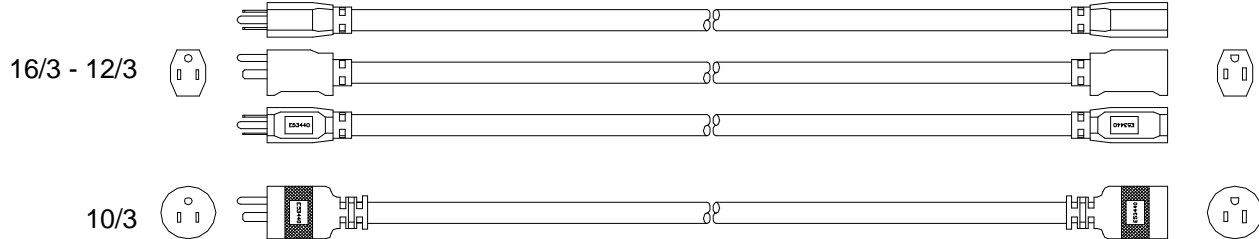

**CATALOG NUMBER:** See table below  
**CUSTOMER:** Stock  
**DESCRIPTION:** Outdoor use extension cord incorporating type SJTW cable, with a power indicator lamp in the cord connector  
**APPROVALS:** UL Listed and CSA Certified Outdoor Use Cord Set

**CONSTRUCTION PARAMETERS:**

Conductor: See table below  
 Jacket material: PVC, yellow  
 Overall cable O.D. (nom): See table below  
 Cord rating: Hard Usage per the National Electric Code  
 Cable legend: Indent print  
 Attachment plug configuration: NEMA 5-15P  
 Cord connector configuration: NEMA 5-15R  
 Plug and connector material: Clear PVC, with a neon power indicator lamp in the cord connector

**ELECTRICAL PROPERTIES:**

Cable temperature rating: -20 to +60 °C  
 Nominal operating voltage: 125 VAC  
 Maximum operating current: See table below

Catalog number	Length	Conductor	Cable O.D. (nom)	Current rating
02487	25 ft	14/3 41/30 BC	0.352 in	15A
02488	50 ft			13A
02489	100 ft			
02587	25 ft	12/3 65/30 BC	0.420 in	15A
02588	50 ft			
02589	100 ft			
02688	50 ft	10/3 104/30 BC	0.567 in	
02689	100 ft			